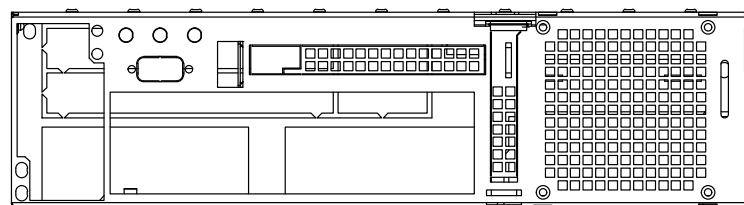

## Overview

<b>CHASSIS</b>	Material	Stainless steel, powder coated		
	Dimensions (WxDxH)	328x205x89 mm (without wallmount)		
	Mounting	Desktop, optional 19" 2U rack, wall mount or DIN rail		
	Weight	3.3 kg		
<b>DETAILS</b>	CPU, graphics	Intel® Atom Processor E3940 (4 x 1.80 GHz), Intel® HD Graphics		
	Chipset	System-on-Chip (SoC)		
	Memory	4 GB DDR4		
	Storage	1 x 128 GB M.2 SSD		
	LAN	2 x GbE (Intel® I210A)		
	Rear I/O	2 x USB (2 x 2.0, 2 x 3.0)		
		2 x RJ45		
		1 x VGA		
		1 x HDMI 1.4		
		1 x DisplayPort 1.2		
	Front I/O	Button / LED		
Dust protection	Filter on bottom side			
Cooling	Active			
Performance test	<b>BurnIn</b>	<b>Idle</b>	<b>Standby</b>	
	13 W	8.5 W	1 W	
<b>POWER SUPPLY</b>	Voltage/current	100-240 V AC, 1.5-3 A		
<b>ENVIRONMENTAL CONDITIONS</b>		<b>Operating</b>	<b>Storage</b>	
	Temperature	10-40°C	-10-70°C	
	Humidity	10-80%	10-95%	
	Protection class	IP20		
<b>CERTIFICATIONS</b>	Product certification	CE, UL, FCC		
<b>PACKING</b>	Dimensions	390x300x190 mm		

## Dimensions (in mm)

Figure shows configuration variant

side

top

rear

isometric rear

front bezel