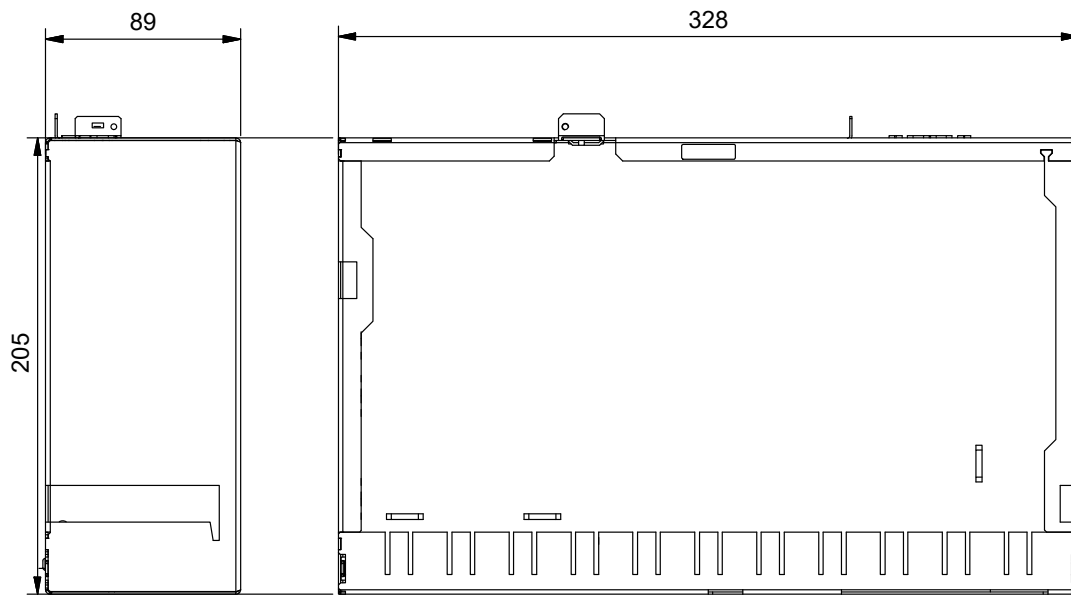

## Overview

<b>CHASSIS</b>	Material	Stainless steel, powder coated		
	Dimensions (WxDxH)	328x205x89 mm (without wallmount)		
	Mounting	Desktop, optional 19" 2U rack, wall mount or DIN rail		
	Weight	3.3 kg		
<b>DETAILS</b>	CPU, graphics	Intel® Atom Processor E3940 (4 x 1.80 GHz), Intel® HD Graphics		
	Chipset	System-on-Chip (SoC)		
	Memory	4 GB DDR4		
	Storage	1 x 128 GB M.2 SSD		
	LAN	2 x GbE (Intel® I210A)		
	Rear I/O	2 x USB (2 x 2.0, 2 x 3.0)		
		2 x RJ45		
		1 x VGA		
		1 x HDMI 1.4		
		1 x DisplayPort 1.2		
	Front I/O	Button / LED		
Dust protection	Filter on bottom side			
Cooling	Active			
Performance test	<b>BurnIn</b>	<b>Idle</b>	<b>Standby</b>	
	13 W	8.5 W	1 W	
<b>POWER SUPPLY</b>	Voltage/current	100-240 V AC, 1.5-3 A		
<b>ENVIRONMENTAL CONDITIONS</b>		<b>Operating</b>	<b>Storage</b>	
	Temperature	10-40°C	-10-70°C	
	Humidity	10-80%	10-95%	
	Protection class	IP20		
<b>CERTIFICATIONS</b>	Product certification	CE, UL, FCC		
<b>PACKING</b>	Dimensions	390x300x190 mm		

## Dimensions (in mm)

Figure shows configuration variant

side

top

rear

isometric rear

front bezel