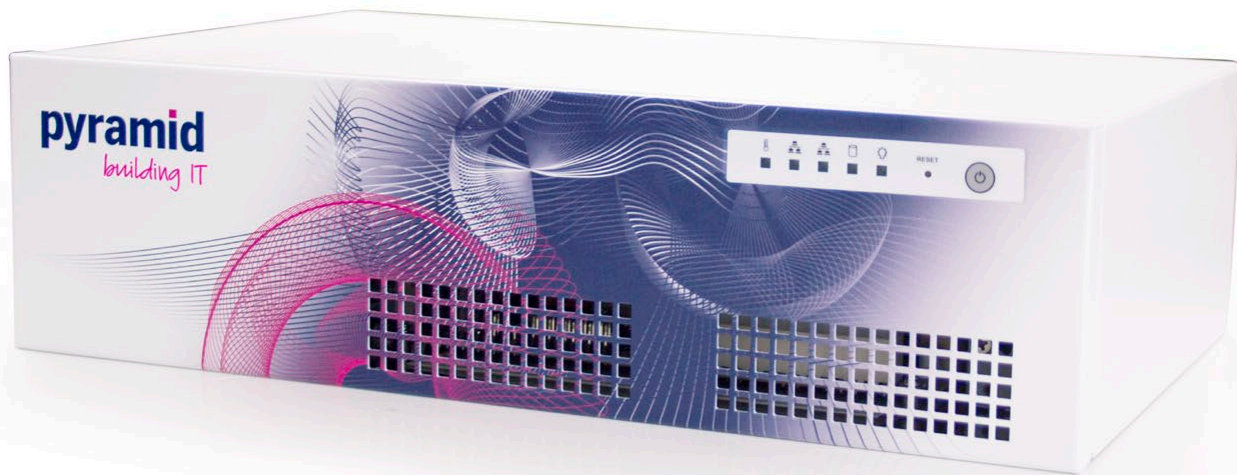

## HIGHLIGHTS

- Compact and quiet server system
- DIN Rail, wall mount or rack option
- Lockable front bezel optional

## Overview

<b>CHASSIS</b>	Material	Stainless steel, powder coated		
	Dimensions (WxDxH)	328x205x89 mm (without wallmount)		
	Mounting	Desktop, optional 19" 2U rack, wall mount or DIN rail		
	Weight	3.3 kg		
<b>DETAILS</b>	CPU, graphics	Intel® Atom Processor E3940 (4 x 1.80 GHz), Intel® HD Graphics		
	Chipset	System-on-Chip (SoC)		
	Memory	4 GB DDR4		
	Storage	1 x 128 GB M.2 SSD		
	LAN	2 x GbE (Intel® I210A)		
	Rear I/O	2 x USB (2 x 2.0, 2 x 3.0)		
		2 x RJ45		
		1 x VGA		
		1 x HDMI 1.4		
		1 x DisplayPort 1.2		
	Front I/O	Button / LED		
Dust protection	Filter on bottom side			
Cooling	Active			
Performance test	<b>BurnIn</b>	<b>Idle</b>	<b>Standby</b>	
	13 W	8.5 W	1 W	
<b>POWER SUPPLY</b>	Voltage/current	100-240 V AC, 1.5-3 A		
<b>ENVIRONMENTAL CONDITIONS</b>		<b>Operating</b>	<b>Storage</b>	
	Temperature	10-40°C	-10-70°C	
	Humidity	10-80%	10-95%	
	Protection class	IP20		
<b>CERTIFICATIONS</b>	Product certification	CE, UL, FCC		
<b>PACKING</b>	Dimensions	390x300x190 mm		