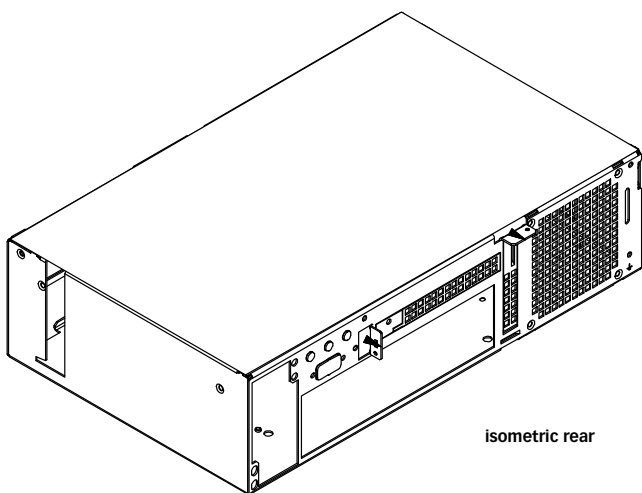

## HIGHLIGHTS

- Compact and quiet server system
- DIN Rail, wall mount or rack option
- Lockable front bezel optional

## Dimensions (in mm)

Figure shows configuration variant

side

top

rear

isometric rear

front bezel